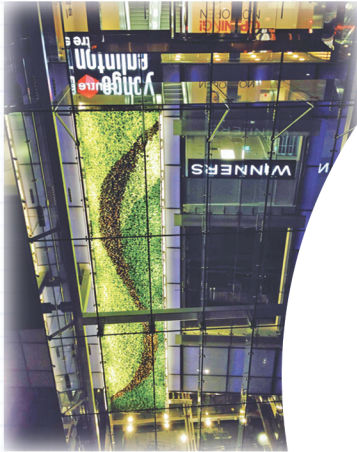

The Versa Wall® System was first introduced in 2011. As of early 2016 there have been over 300 Versa Walls installed. After five years, not one of the walls has failed and not one has been replaced. Client satisfaction has resulted in repeat business: one client has 40 of the walls, another has 18 and still another has 5. All plan on additional walls.

gsky **VERSA WALL**®