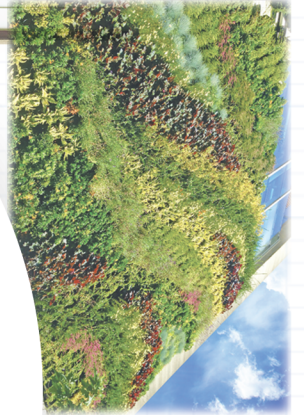

- EASE OF MAINTENANCE
- SIMPLE NO MESS REPLACEMENT
- NO DRIP FROM PLANTS
- ELIMINATES PRE-GROWING PANELS

ALL NEW!
VERSA WALL 

ALL NEW!

VERSA WALL 

- EASE OF MAINTENANCE
- SIMPLE NO MESS REPLACEMENT
- NO DRIP FROM PLANTS
- ELIMINATES PRE-GROWING PANELS