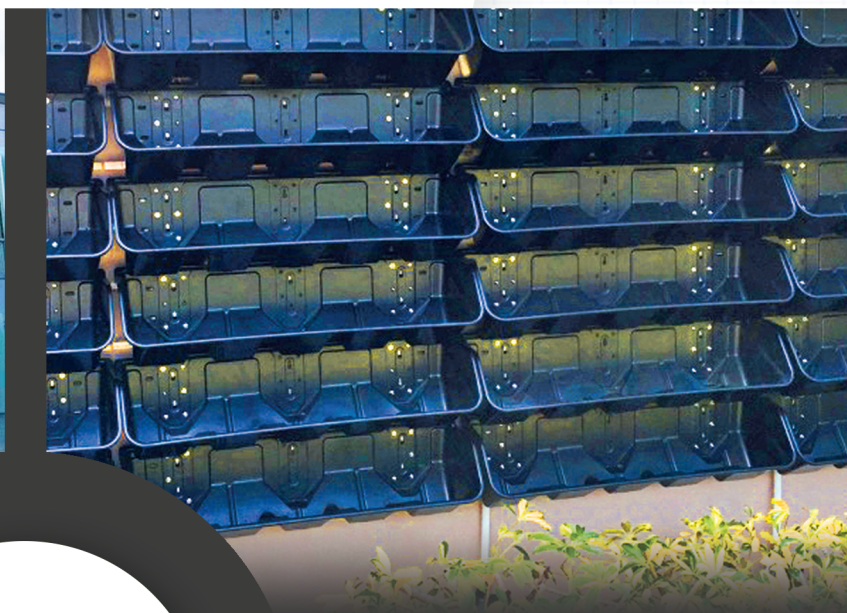

- EASE OF MAINTENANCE
- SIMPLE NO MESS REPLACEMENT
- NO DRIP FROM PLANTS
- ELIMINATES PRE-GROWING PANELS

VERS^A WALL®

ALL NEW!