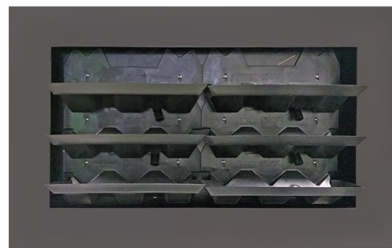

An Industry First!

This frame can be mounted both horizontally or vertically.

- Product comes boxed horizontally & fully assembled.
- Pre-drilled holes for vertical mounting. Just remove trays and remount vertically.
- No mess, pots can be individually replaced.
- Hand watered.
- Wood frame.
- Utilizes eighteen 4" potted plants (plants not included).
- Order Accent Frames directly through a GSKY Dealer near you.

24" H x 38" W x 4" D

38" H x 24" W x 4" D

Available in 3 colors!

White

Gray

Espresso Brown