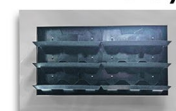

An Industry First!

This frame can be mounted both horizontally or vertically.

- Product comes boxed horizontally & fully assembled.
- Pre-drilled holes for vertical mounting. Just remove trays and remount vertically.
- No mess, pots can be individually replaced.
- Hand watered.
- Wood frame.
- Utilizes eighteen 4" potted plants (plants not included).
- Order Accent Frames directly through a GSKY Dealer near you.

24" H x 38" W x 4" D

38" H x 24" W x 4" D

Available in 3 colors!

White

Gray

Espresso Brown