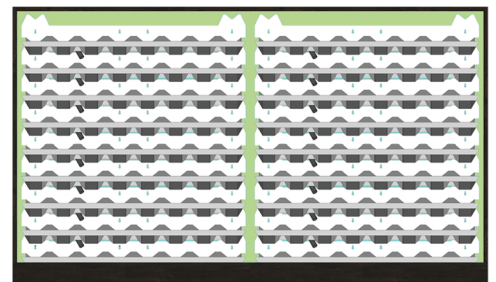

YOUR
LOGO
HERE

Designer Series E-Z Kit Wall

**Greening the
spaces where we
live, work & play.**

Instant Green Wall!

These units can be connected to create a larger wall.

- 8 pot trays with fittings (9 pcs.).
- Wood frame & treated plywood backing.
- Trim installation hardware.
- Hand watered.
- Connection brackets for connecting two kits together.
- Utilizes seventy-two 4" potted plants

Double Unit

49" H x 42 1/2" W x 8" D - Single Unit

Colors: Espresso Brown only