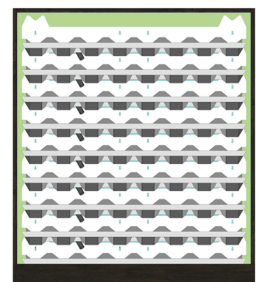

YOUR
LOGO
HERE

Designer Series E-Z Kit Wall

**Greening the
spaces where we
live, work & play.**

Instant Green Wall!

These units can be connected to create a larger wall.

- 8 pot trays with fittings (9 pcs.).
- Wood frame & treated plywood backing.
- Trim installation hardware.
- Hand watered.
- Connection brackets for connecting two kits together.
- Utilizes seventy-two 4" potted plants

Double Unit

49" H x 42 1/2" W x 8" D - Single Unit

Colors: Espresso Brown only